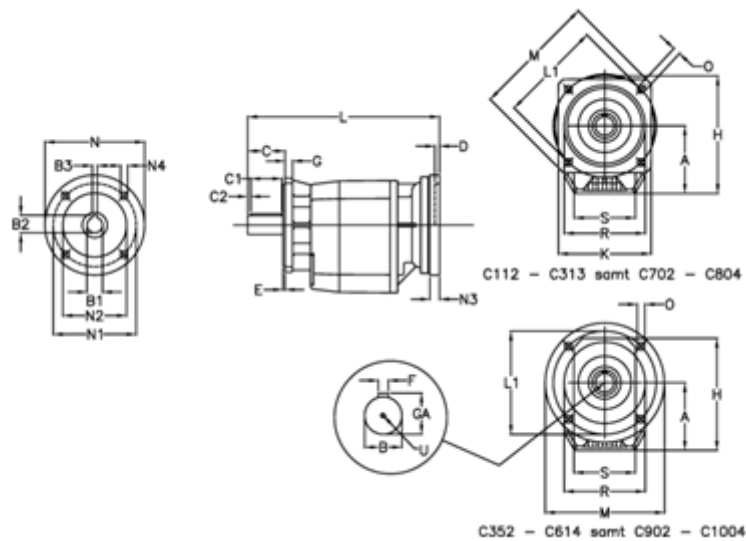

Article number: 40600700592460
 Description: Helical gearbox
 C702F-5,9-P180B5

Measures

A = 208.0	D = 6.0	L1 = 300	R = 262
B = 60	E = 5	M = 350	S = 250
B1 = 48	F = 18	N = 350	U = M20x42
B2 = 51.8	G = 17	N1 = 300	
B3 = 14	GA = 64.0	N2 = 250	
C = 120	H = 358.0	N3 = 23	
C1 = 90	K = 300	N4 = 18	
C2 = 15	L = 575.0	O = 18.0	